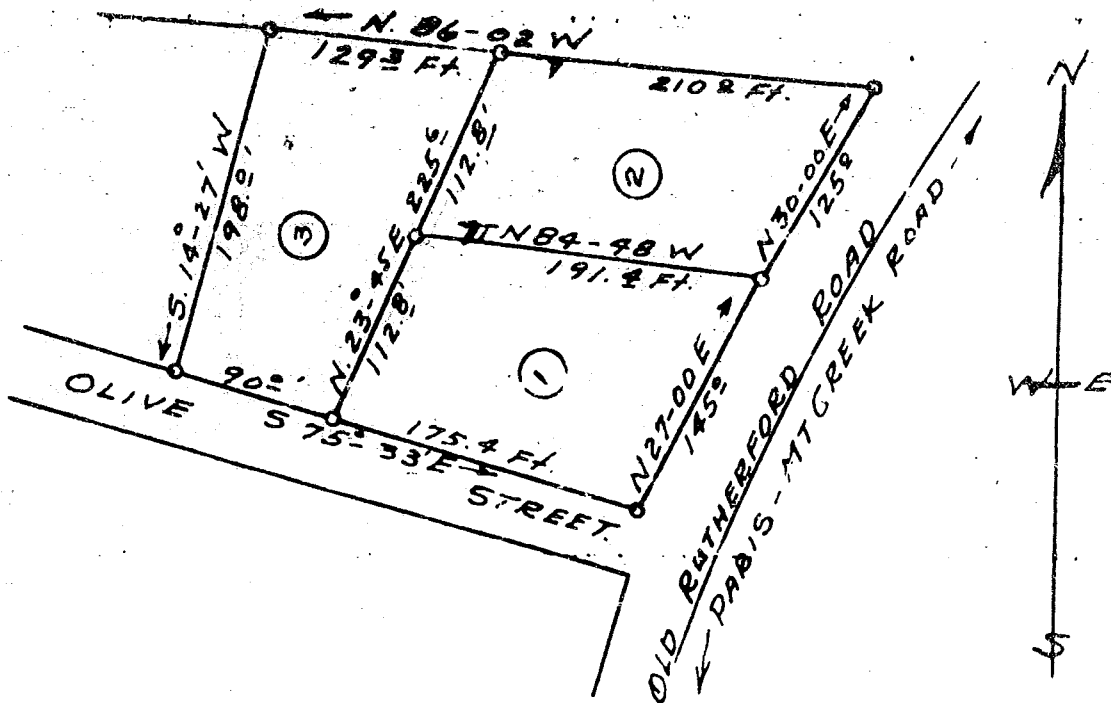

FILED
GREENVILLE CO., S. C.

SEP 16 12 03 PM 1963

OLLIE FARNSWORTH
R. M. C.

PLAT OF PROPERTY OF

JOHN H. WITT

AND

MARY R. WITT

CHICK SPRINGS TWP. GREENVILLE CO.
SOUTH CAROLINA

SURVEYED FEB. 5 1963

Surveyed by

Edgar L. ...

SEP 16 1963 ✓
8166

SCALE 1" = 100'

666-13

Picture #102 Recorded September 16, 1963 at 12:03 P.M. #9166
Divil